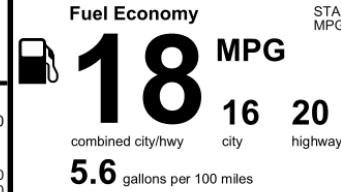

EXTERIOR

20" Machined & Painted Alloy Wheels
All-Season Tires
LED Low & High Beam Headlights
LED Daytime Running Lights
LED Tail Lamps
Dual Power Heated Outside Mirrors with Tilt/Fold & Integrated Turn Signal
Roof Rails
Rear High-mounted Windshield Wiper

+See your Dealer for terms, conditions and limitations.
++Optional Equipment Replaces Standard Where Applicables.
+++Federal/State/Local laws may apply. Review before using
**Towing varies by configuration. See Nissan Towing Guide and Owner's Manual

Manufacturer's Suggested Retail Base Price: $63,530.00

Options Included by Manufacturer*	
SPLASH GUARDS	420.00
CAPTAIN'S CHAIR SEAT PACKAGE	750.00
2nd Row Captain's Chairs with LATCH & GLIDE™ & One-touch Release++	
2 Rear USB-C Charge Ports	
REAR BUMPER PROTECTOR	310.00
CROSS BARS	580.00
CARPETED FLOOR MATS	560.00
Cargo Area Protector	
First Aid Kit	

DESTINATION CHARGES 2,245.00

Total' $68,395.00

Warranty Booklet & owner publications available @ <https://www.nissanusa.com/owners/manuals-guides.html> or call 1-800-NISSAN-1

EPA DOT Fuel Economy and Environment

Gasoline Vehicle

STANDARD SUVs range from 13 to 115 MPG. The best vehicle rates 146 MPG.

You spend
$8,750

more in fuel costs
over 5 years
compared to the
average new vehicle.

Annual fuel cost
$3,450

Fuel Economy & Greenhouse Gas Rating (tailpipe only) Smog Rating (tailpipe only)